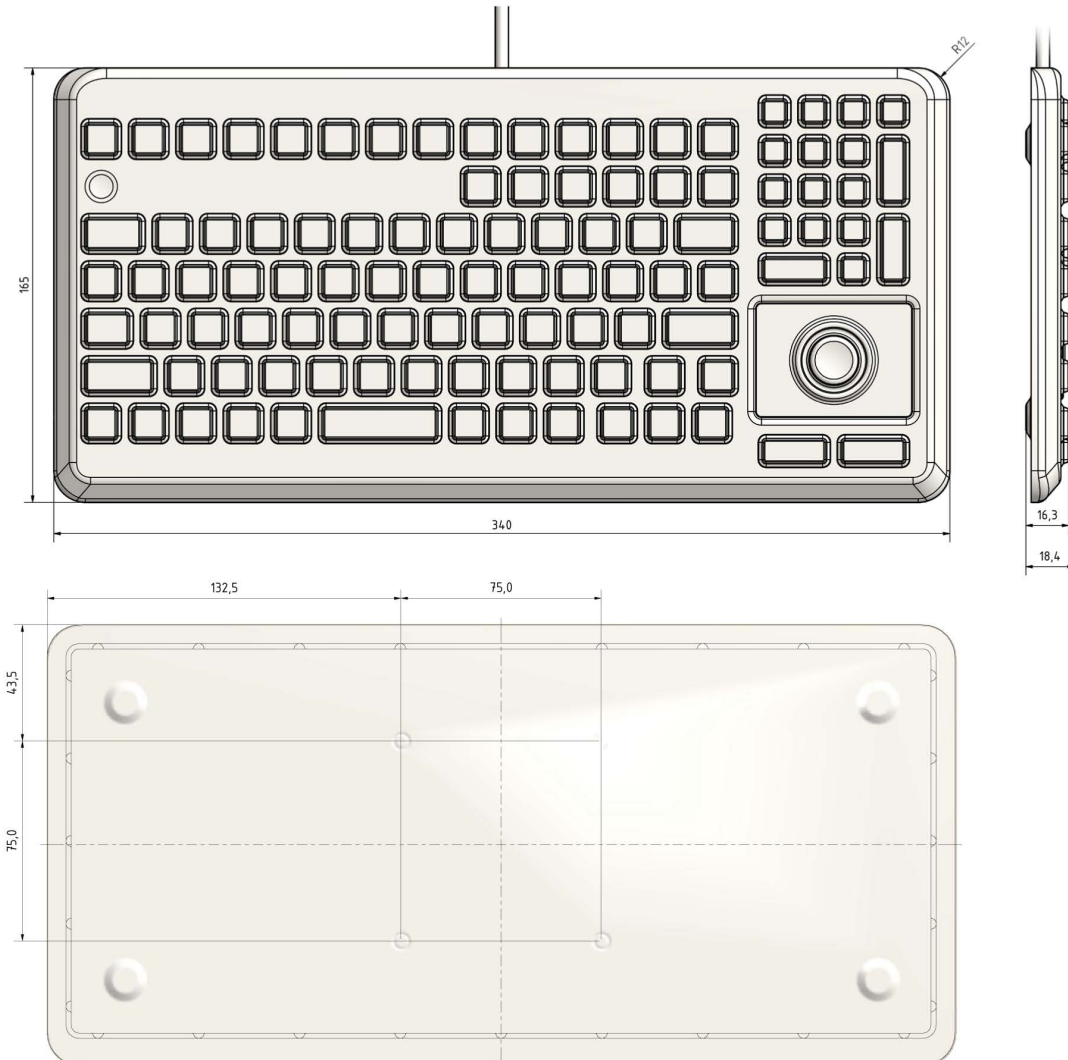

Datasheet

Hygienic keyboard InduProof Advanced MB grey

TKG-104-MB-IP68-GREY